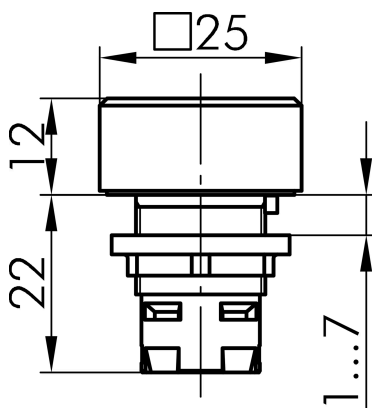

Datasheet

→ **QXT** 

10/31/2024

Technical Data

Pushbutton head

Series QUARTRON®

Rubric Push button

Shape square

→ General Data

Illumination Yes

Protection class IP65

Mounting aperture Ø 16.2 mm

Front frame color black

→ Mechanical Data

Operating travel 6 mm

Technical Drawings

→ Dimensional drawing

→ Cutout dimensions