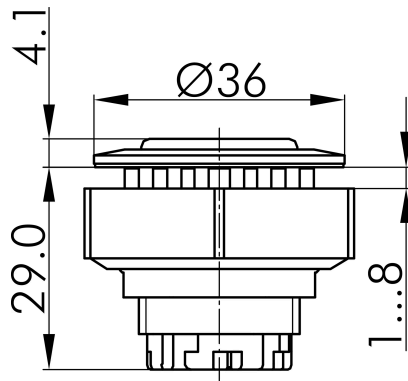

## → General Data

*Illumination* Yes

*Protection class* IP67

*Mounting aperture* Ø 30.5 mm

*Front frame color* anthracite

## → Mechanical Data

*Operating travel* 6 mm

*Switching function* Momentary function

## Technical Drawings

→ Dimensional drawing

→ Cutout dimensions