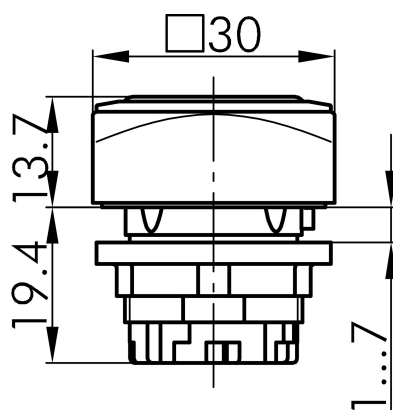

Datasheet

→ **QRTM_RGB** 

10/31/2024

Technical Data

Membrane pushbutton head

Series QUARTEX®-R

Rubric Push button

Shape square

→ General Data

Illumination Yes

Protection class IP67

Mounting aperture Ø 22.3 mm

Front frame color yellow

→ Mechanical Data

Operating travel 6 mm

Technical Drawings

→ Dimensional drawing

→ Cutout dimensions