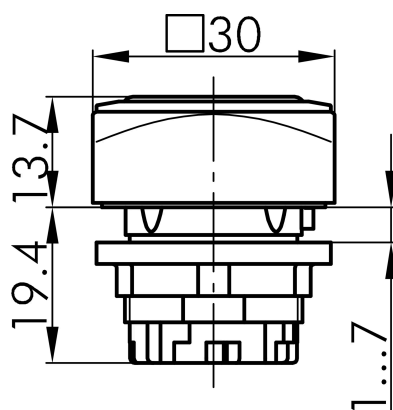

Datasheet

→ [QRTM_RGN](#) ↗

10/30/2024

Technical Data

Membrane pushbutton head

Series	QUARTEX®-R
Rubric	Push button
Shape	square

→ General Data

Illumination	Yes
Protection class	IP67
Mounting aperture	Ø 22.3 mm
Front frame color	green

→ Mechanical Data

Operating travel	6 mm
------------------	------

Technical Drawings

→ Dimensional drawing

→ Cutout dimensions