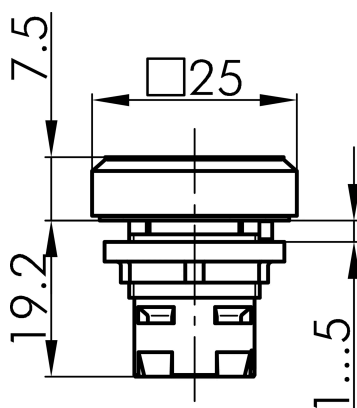

Datasheet

→ **OKTLLM** 

10/31/2024

Technical Data

Series	OKTRON®
Rubric	Push button
Shape	square

→ General Data

Illumination	Yes
Protection class	IP65
Mounting aperture	Ø 16.2 mm
Front frame color	silver colored

→ Mechanical Data

Operating travel	3 mm
------------------	------

Technical Drawings

→ Dimensional drawing

→ Cutout dimensions