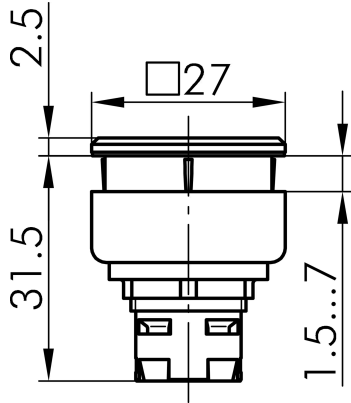

Datasheet

→ **QXJDMKL** 

10/31/2024

Technical Data

Short-stroke membrane pushbutton head

Series QUARTRON-JUWEL®

Rubric Push button

→ General Data

Illumination Yes

Protection class IP67

Mounting aperture 24 x 24 mm

Front frame color black

Actuator color clear

→ Mechanical Data

Operating travel 3 mm

Switching function Momentary function

Technical Drawings

→ Dimensional drawing

→ Cutout dimensions