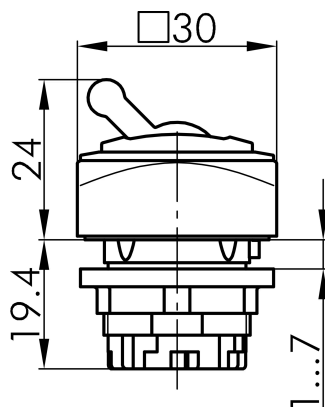

Datasheet

→ **QRK_RWS** 

10/31/2024

Technical Data

Toggle head

Series	QUARTEX®-R
Rubric	Toggle head
Shape	square

→ General Data

Illumination	No
Protection class	IP65
Mounting aperture	Ø 22.3 mm
Front frame color	white
Actuator color	red

→ Mechanical Data

Switching function	Latching function
--------------------	-------------------

Technical Drawings

→ Dimensional drawing

→ Cutout dimensions