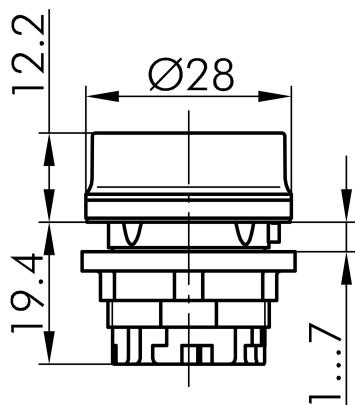

## → General Data

Illumination	Yes
Protection class	IP65
Mounting aperture	Ø 22.3 mm
Front frame color	blue

## Technical Drawings

### → Dimensional drawing

### → Cutout dimensions