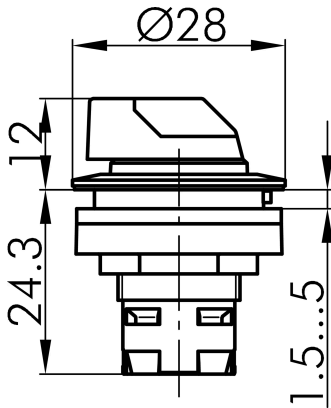

→ General Data

Illumination Yes

Protection class IP65

Mounting aperture Ø 22.3 mm

Front frame color silver colored

Actuator color blue

→ Mechanical Data

Switching function Momentary function

Switching position 0° maintained
40° momentary

Technical Drawings

→ Dimensional drawing

→ Cutout dimensions

→ Position indicator