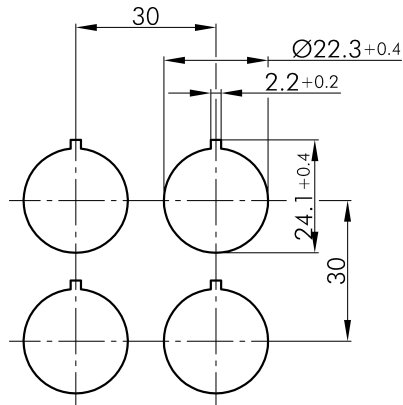

→ General Data

Illumination Yes

Protection class IP65

Mounting aperture Ø 22.3 mm

Front frame color silver colored

Actuator color blue

→ Mechanical Data

Switching function Momentary function

Switching position 0° maintained
40° momentary

Technical Drawings

→ Dimensional drawing

→ Cutout dimensions

→ Position indicator