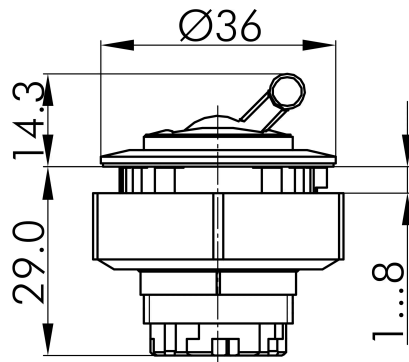

## → General Data

*Illumination* No

*Protection class* IP65

*Mounting aperture* Ø 30.5 mm

*Front frame color* Stainless steel, glossy

## → Mechanical Data

*Operating travel* 6 mm

*Switching function* Latching function

## Technical Drawings

→ Dimensional drawing

→ Cutout dimensions