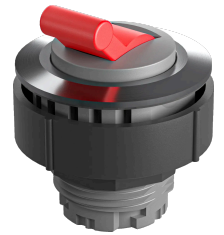

## Technical Data

Toggle head

*Series* KOMBITAST®-R-JUWEL

*Rubric* Toggle head

*Shape* round

## → General Data

*Illumination* No

*Protection class* IP65

*Mounting aperture* Ø 30.5 mm

*Front frame color* Stainless steel, glossy