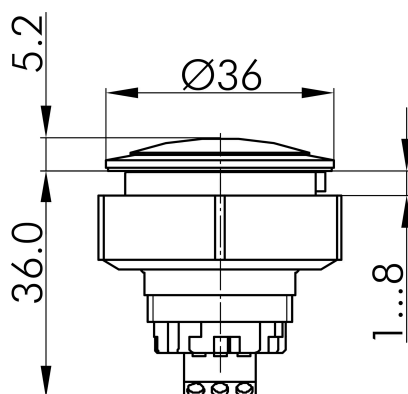

Datasheet

→ [KRJML_230R_G](#) ↗

10/31/2024

Technical Data

Two-colour LED pilot light 230V

Series	KOMBITAST®-R-JUWEL
Rubric	Light attachment/indicator lights
Shape	round

→ General Data

Illumination	Yes
Protection class	IP65
Mounting aperture	Ø 30.5 mm
Installation depth	26.4 mm
Front frame color	silver colored
Connection	Screw connection

Technical Drawings

→ Dimensional drawing

→ Cutout dimensions