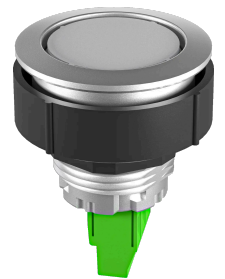

Datasheet

→ [KRJML_230R_G](#) ↗

10/31/2024

Technical Data

Two-colour LED pilot light 230V

Series	KOMBITAST®-R-JUWEL
Rubric	Light attachment/indicator lights
Shape	round

→ General Data

Illumination	Yes
Protection class	IP65
Mounting aperture	Ø 30.5 mm
Installation depth	26.4 mm
Front frame color	silver colored
Connection	Screw connection