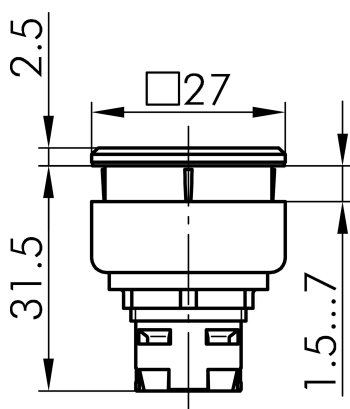

Datasheet

→ **QXJTLL** 

10/31/2024

Technical Data

Pushbutton head with light conductor

Series	QUARTRON-JUWEL®
Rubric	Push button
Shape	square

→ General Data

Illumination	Yes
Protection class	IP65
Mounting aperture	24 x 24 mm
Front frame color	black

→ Mechanical Data

Operating travel	6 mm
------------------	------

Technical Drawings

→ Dimensional drawing

→ Cutout dimensions