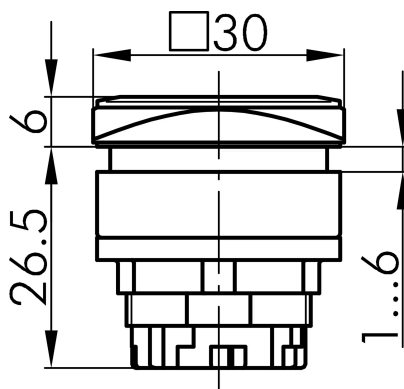

Datasheet

→ **QRJNSW** 

10/31/2024

Technical Data

Pilot light head

Series	QUARTEX®-R-JUWEL
Rubric	Light attachment/indicator lights
Shape	square

→ General Data

Illumination	Yes
Protection class	IP65
Mounting aperture	26 x 26 mm
Front frame color	black

Technical Drawings

→ Dimensional drawing

→ Cutout dimensions