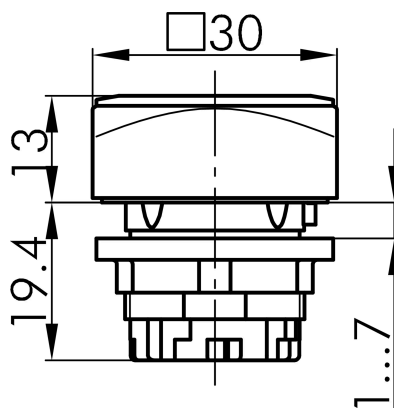

Datasheet

→ [QRT_RSW](#) 

10/31/2024

Technical Data

Pushbutton head

Series QUARTEX®-R

Rubric Push button

Shape square

→ General Data

Illumination Yes

Protection class IP65

Mounting aperture Ø 22.3 mm

Front frame color black

→ Mechanical Data

Operating travel 6 mm

Technical Drawings

→ Dimensional drawing

→ Cutout dimensions