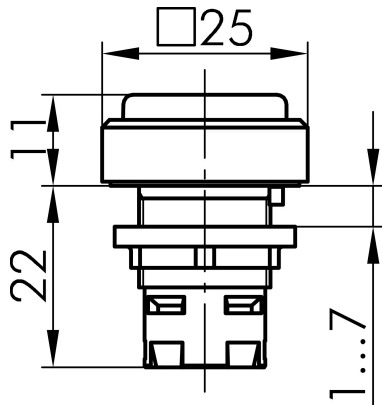

Datasheet

→ **QXDMGB** 

10/31/2024

Technical Data

Short-stroke membrane pushbutton head

Series QUARTRON®

Rubric Push button

Shape square

→ General Data

Illumination Yes

Protection class IP67

Mounting aperture Ø 16.2 mm

Front frame color black

→ Mechanical Data

Operating travel 3 mm

Switching function Momentary function

Technical Drawings

→ Dimensional drawing

→ Cutout dimensions