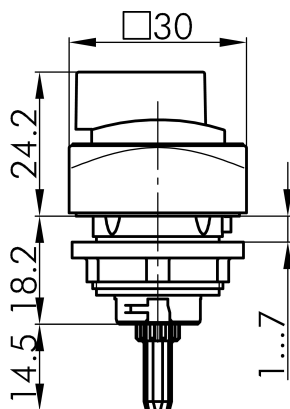

Datasheet

→ **QRDAU** 

10/31/2024

Technical Data

Knob set for rotary switches, without inscription

Series	QUARTEX®-R
Rubric	Rotary switch actuator
Shape	square

→ General Data

Illumination	No
Protection class	IP65
Mounting aperture	Ø 22.3 mm
Front frame color	anthracite

Technical Drawings

→ Dimensional drawing

→ Cutout dimensions