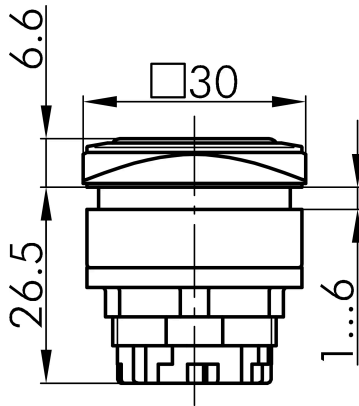

## Technical Data

Membrane pushbutton head

*Series* QUARTEX®-R-JUWEL

*Rubric* Push button

*Shape* square

## → General Data

*Illumination* Yes

*Protection class* IP67

*Mounting aperture* 26 x 26 mm

*Front frame color* yellow

## → Mechanical Data

*Operating travel* 6 mm

*Switching function* Momentary function

## Technical Drawings

→ Dimensional drawing

→ Cutout dimensions