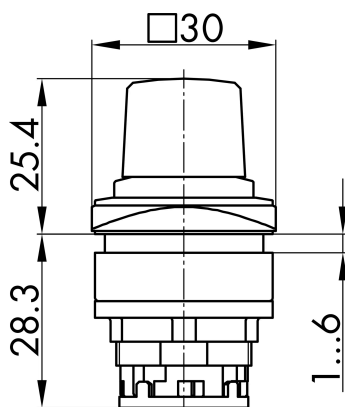

Datasheet

→ **QRJRRT** 

10/31/2024

Technical Data

Knob set for potentiometers

Series	QUARTEX®-R-JUWEL
Rubric	Potentiometer
Shape	square

→ General Data

Illumination	No
Protection class	IP65
Mounting aperture	26 x 26 mm
Front frame color	red

Technical Drawings

→ Dimensional drawing

→ Cutout dimensions