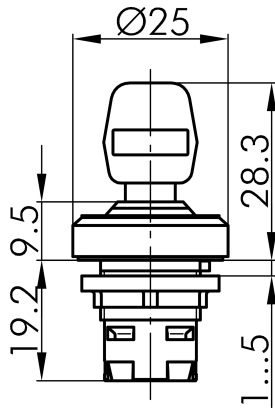

Datasheet

→ **RKSSMA28** 

08/09/2024

Technical Data

Key actuator, momentary

Series OKTRON®-R

Rubric Key switch

Shape round

→ General Data

Illumination No

Protection class IP65

Installation position any

Installation opening Ø 16,2 mm

Front frame color silver colored

→ Mechanical Data

Operating travel 3 mm

Switching position
0° Key removal
45° momentary

Technical Drawings

→ Dimensional drawing

→ Cutout dimensions

→ Position indicator