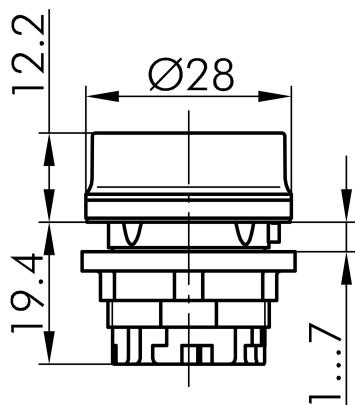

Datasheet

→ [RVATLR_GN](#) 

10/31/2024

Technical Data

Pushbutton head with ring illumination

Series	RVA
Rubric	Push button
Shape	round

→ General Data

Illumination	Yes
Protection class	IP65
Mounting aperture	Ø 22.3 mm
Front frame color	green

→ Mechanical Data

Switching function	Momentary function
--------------------	--------------------

Technical Drawings

→ Dimensional drawing

→ Cutout dimensions