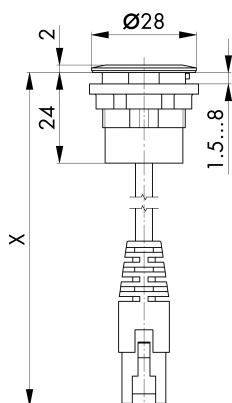

## Technical Data

RJ45 jack/connector (60 cm)

Series	RONTRON-RJUWEL
Rubric	Mounting jack
Shape	round

## → General Data

Illumination	No
Cable length	600 mm
Mounting aperture	Ø 22.3 mm
Front frame color	black

### → Dimensional drawing

### → Cutout dimensions