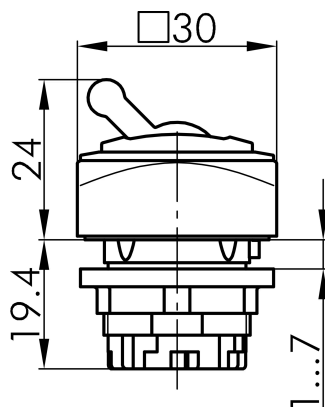

Datasheet

→ **QRK_RGN** 

10/31/2024

Technical Data

Toggle head

Series	QUARTEX®-R
Rubric	Toggle head
Shape	square

→ General Data

Illumination	No
Protection class	IP65
Mounting aperture	Ø 22.3 mm
Front frame color	green
Actuator color	red

→ Mechanical Data

Switching function	Latching function
--------------------	-------------------

Technical Drawings

→ Dimensional drawing

→ Cutout dimensions