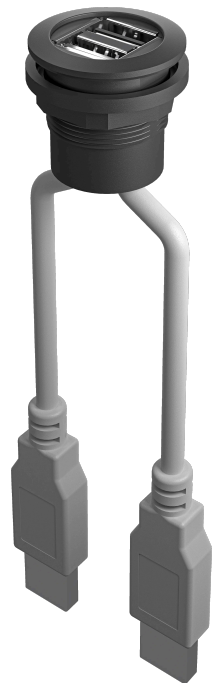

Datasheet

→ **RRJ_2USB_SW** [↗](#)

10/30/2024

Technical Data

Double USB2.0 jack A/connector A (60 cm)

Series RONTRON-R-JUWEL

Rubric Mounting jack

Shape round

→ General Data

Illumination No

Mounting aperture Ø 22.3 mm

Front frame color black

Technical Drawings

→ Dimensional drawing

→ Cutout dimensions