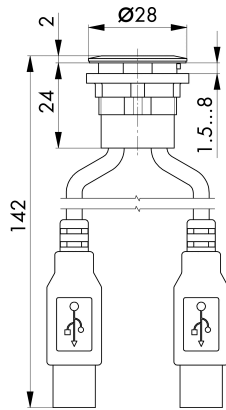

Datasheet

→ **RRJ_2USB_SW** [↗](#)

10/30/2024

Technical Data

Double USB2.0 jack A/connector A (60 cm)

Series RONTRON-R-JUWEL

Rubric Mounting jack

Shape round

→ General Data

Illumination No

Mounting aperture Ø 22.3 mm

Front frame color black

Technical Drawings

→ Dimensional drawing

→ Cutout dimensions