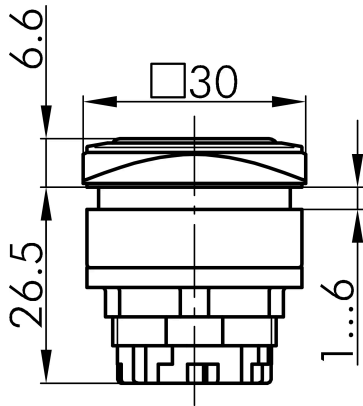

Datasheet

→ **QRJTMBL** 

10/31/2024

Technical Data

Membrane pushbutton head

Series QUARTEX®-R-JUWEL

Rubric Push button

Shape square

→ General Data

Illumination Yes

Protection class IP67

Mounting aperture 26 x 26 mm

Front frame color blue

→ Mechanical Data

Operating travel 6 mm

Switching function Momentary function

Technical Drawings

→ Dimensional drawing

→ Cutout dimensions