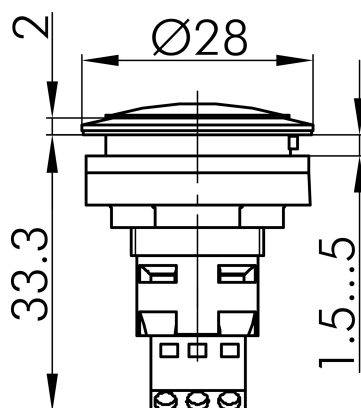

## → General Data

Illumination	Yes
Protection class	IP65
Mounting aperture	Ø 22.3 mm
Installation depth	17.75 mm
Front frame color	silver colored
Connection	Screw connection 3x1 mm <sup>2</sup>

## Technical Drawings

### → Dimensional drawing

### → Cutout dimensions