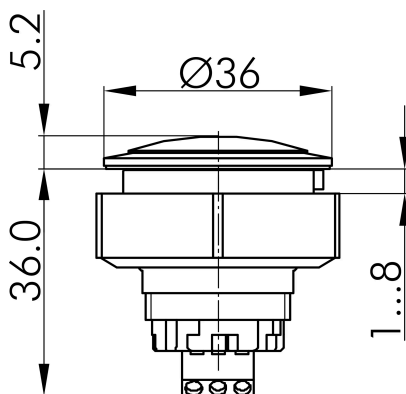

Datasheet

→ [KRJML_24R_G](#) ↗

10/31/2024

Technical Data

Two-colour LED pilot light 24V

Series	KOMBITAST®-R-JUWEL
Rubric	Light attachment/indicator lights
Shape	round

→ General Data

Illumination	Yes
Protection class	IP65
Mounting aperture	Ø 30.5 mm
Installation depth	26.4 mm
Front frame color	silver colored
Connection	Screw connection

Technical Drawings

→ Dimensional drawing

→ Cutout dimensions