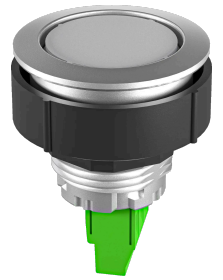

Datasheet

→ [KRJML_24R_G](#) ↗

10/31/2024

Technical Data

Two-colour LED pilot light 24V

Series	KOMBITAST®-R-JUWEL
Rubric	Light attachment/indicator lights
Shape	round

→ General Data

Illumination	Yes
Protection class	IP65
Mounting aperture	Ø 30.5 mm
Installation depth	26.4 mm
Front frame color	silver colored
Connection	Screw connection