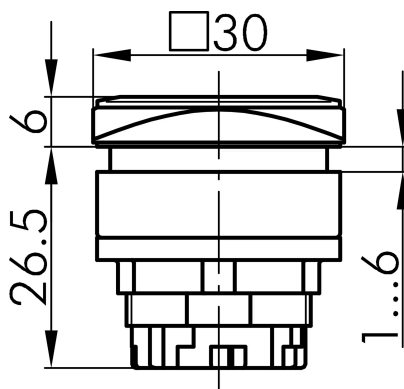

Datasheet

→ **QRJN** 

10/31/2024

Technical Data

Pilot light head

Series	QUARTEX®-R-JUWEL
Rubric	Light attachment/indicator lights
Shape	square

→ General Data

Illumination	Yes
Protection class	IP65
Mounting aperture	26 x 26 mm
Front frame color	anthracite

Technical Drawings

→ Dimensional drawing

→ Cutout dimensions