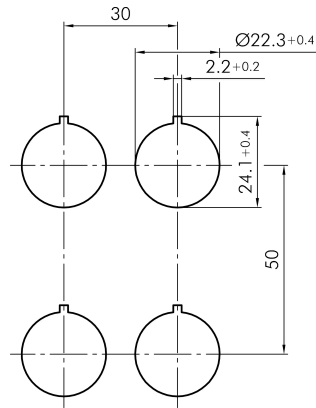

Datasheet

→ **JRVASSA14E**

11/04/2024

Technical Data

Key actuator, maintained

<i>Series</i>	RONDEX-JUWEL [®]
<i>Rubric</i>	Key switch
<i>Shape</i>	round

→ General Data

<i>Illumination</i>	No
<i>Protection class</i>	IP65
<i>Mounting position</i>	any
<i>Mounting aperture</i>	Ø 22.3 mm
<i>Front frame color</i>	Stainless steel, glossy

→ Mechanical Data

<i>Operating travel</i>	6 mm
<i>Switching function</i>	Maintained
<i>Switching position</i>	0° Key removal 90° maintained

Technical Drawings

→ Dimensional drawing

→ Cutout dimensions

→ Position indicator