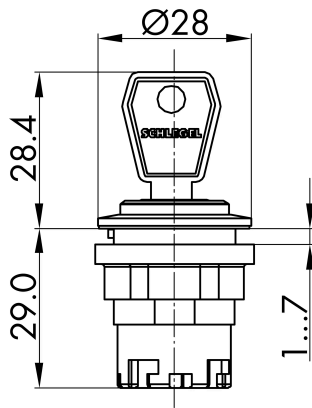

Datasheet

→ **JRVASSA14E**

11/04/2024

Technical Data

Key actuator, maintained

<i>Series</i>	RONDEX-JUWEL [®]
<i>Rubric</i>	Key switch
<i>Shape</i>	round

→ General Data

<i>Illumination</i>	No
<i>Protection class</i>	IP65
<i>Mounting position</i>	any
<i>Mounting aperture</i>	Ø 22.3 mm
<i>Front frame color</i>	Stainless steel, glossy

→ Mechanical Data

<i>Operating travel</i>	6 mm
<i>Switching function</i>	Maintained
<i>Switching position</i>	0° Key removal 90° maintained

Technical Drawings

→ Dimensional drawing

→ Cutout dimensions

→ Position indicator