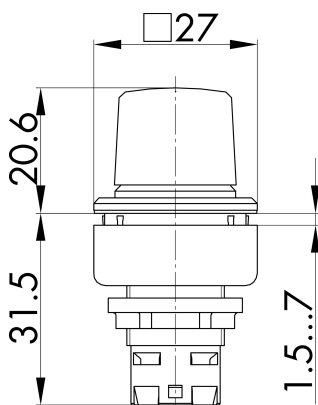

Datasheet

→ **QXJRDG** 

10/31/2024

Technical Data

Knob set for potentiometers

Series	QUARTRON-JUWEL®
Rubric	Potentiometer
Shape	square

→ General Data

Illumination	No
Protection class	IP65
Mounting aperture	24 x 24 mm
Front frame color	anthracite
Actuator color	black

Technical Drawings

→ Dimensional drawing

→ Cutout dimensions