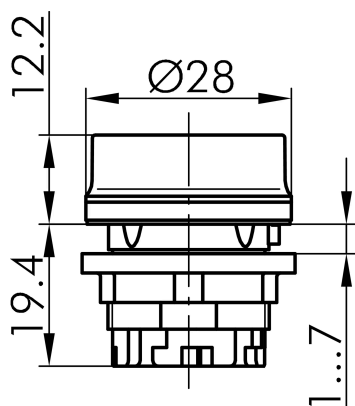

## Technical Data

Pilot light head

Series	RVA
Rubric	Light attachment/indicator lights
Shape	round

## → General Data

Illumination	Yes
Protection class	IP69K
Mounting aperture	Ø 22.3 mm
Front frame color	Stainless steel, glossy

## Technical Drawings

→ Dimensional drawing

→ Cutout dimensions