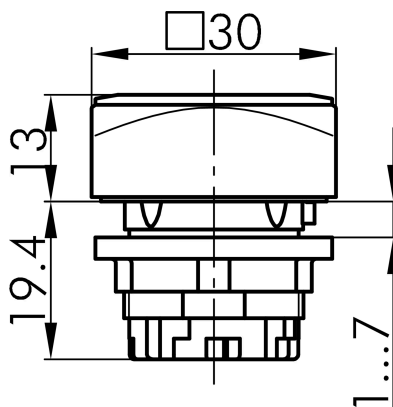

Datasheet

→ **QRN_RBL** 

10/31/2024

Technical Data

Pilot light head

Series	QUARTEX®-R
Rubric	Light attachment/indicator lights
Shape	square

→ General Data

Illumination	Yes
Protection class	IP65
Mounting aperture	Ø 22.3 mm
Front frame color	blue

Technical Drawings

→ Dimensional drawing

→ Cutout dimensions