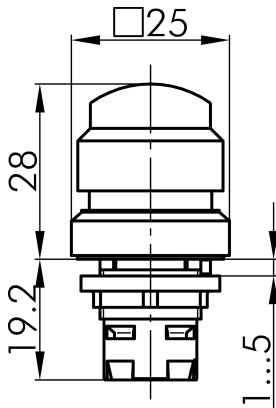

Datasheet

→ **OKTV** 

10/30/2024

Technical Data

Pushbutton head, latch-type

<i>Series</i>	OKTRON®
<i>Rubric</i>	Strike button/mushroom button
<i>Shape</i>	square

→ General Data

<i>Illumination</i>	No
<i>Protection class</i>	IP65
<i>Mounting aperture</i>	Ø 16.2 mm
<i>Front frame color</i>	red
<i>Actuator color</i>	red

→ Mechanical Data

<i>Operating travel</i>	3 mm
<i>Switching function</i>	Touch and latching function

Technical Drawings

→ Dimensional drawing

→ Cutout dimensions