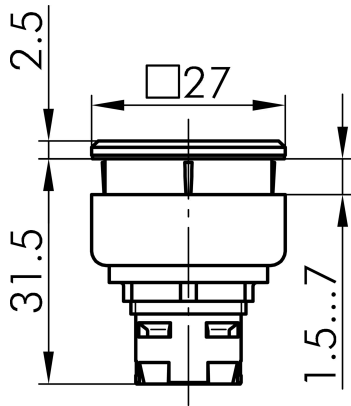

Illumination Yes

Protection class IP67

Mounting aperture 24 x 24 mm

Front frame color anthracite

Actuator color blue

→ Mechanical Data

Operating travel 3 mm

Switching function Momentary function

Technical Drawings

→ Dimensional drawing

→ Cutout dimensions