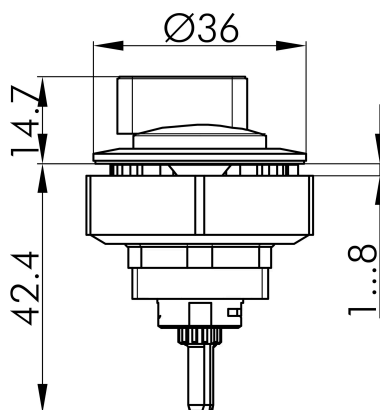

## → General Data

Protection class	IP65
Mounting aperture	Ø 30.5 mm
Front frame color	silver colored

## Technical Drawings

### → Dimensional drawing

### → Cutout dimensions