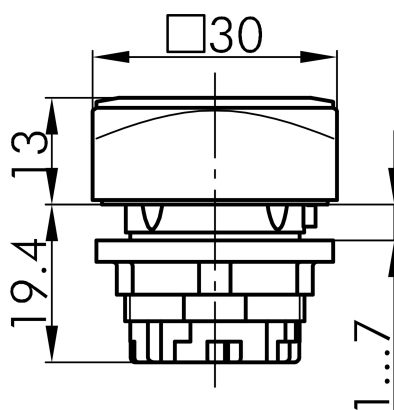

## Technical Data

Pushbutton head

Series QUARTEX®-R

Rubric Push button

Shape square

## → General Data

Illumination Yes

Protection class IP65

Mounting aperture Ø 22.3 mm

Front frame color green

## → Mechanical Data

Operating travel 6 mm

## Technical Drawings

→ Dimensional drawing

→ Cutout dimensions