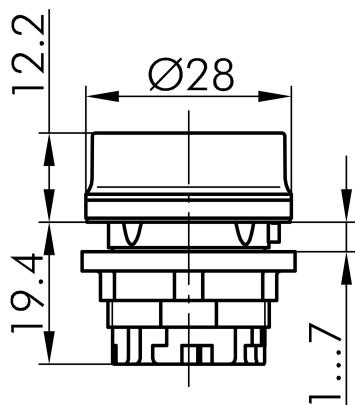

Datasheet

→ **RVATLR_DG** 

10/30/2024

Technical Data

Pushbutton head with ring illumination

Series	RVA
Rubric	Push button
Shape	round

→ General Data

Illumination	Yes
Protection class	IP65
Mounting aperture	Ø 22.3 mm
Front frame color	gray

→ Mechanical Data

Switching function	Momentary function
--------------------	--------------------

Technical Drawings

→ Dimensional drawing

→ Cutout dimensions