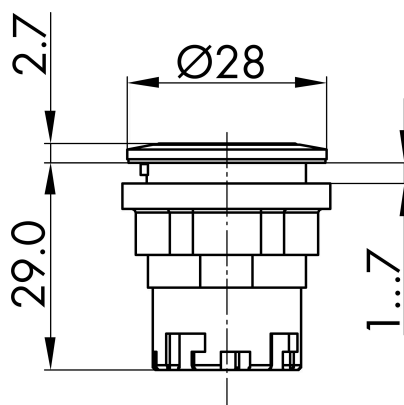

Datasheet

→ **JRT** 

10/31/2024

Technical Data

Pushbutton head

Series	RONDEX-JUWEL [®]
Rubric	Push button
Shape	round

→ General Data

Illumination	Yes
Protection class	IP65 IP67
Mounting aperture	Ø 22.3 mm
Front frame color	anthracite

→ Mechanical Data

Operating travel	6 mm
------------------	------

Technical Drawings

→ Dimensional drawing

→ Cutout dimensions