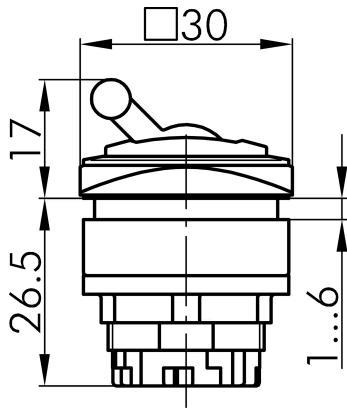

## Technical Data

Toggle head

*Series* QUARTEX®-R-JUWEL

*Rubric* Toggle head

*Shape* square

## → General Data

*Illumination* No

*Protection class* IP65

*Mounting aperture* 26 x 26 mm

*Front frame color* blue

## → Mechanical Data

*Operating travel* 6 mm

*Switching function* Latching function

## Technical Drawings

→ Dimensional drawing

→ Cutout dimensions