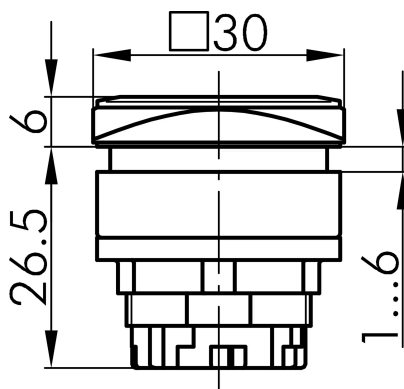

Datasheet

→ **QRJNWS** 

10/31/2024

Technical Data

Pilot light head

Series	QUARTEX®-R-JUWEL
Rubric	Light attachment/indicator lights
Shape	square

→ General Data

Illumination	Yes
Protection class	IP65
Mounting aperture	26 x 26 mm
Front frame color	white

Technical Drawings

→ Dimensional drawing

→ Cutout dimensions