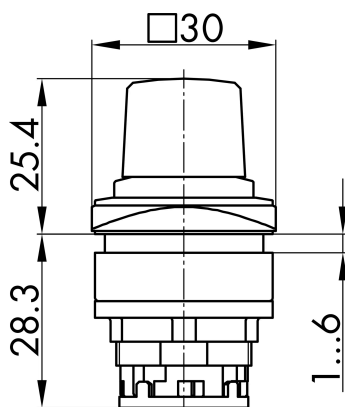

Datasheet

→ **QRJRSW** 

10/31/2024

Technical Data

Knob set for potentiometers

Series	QUARTEX®-R-JUWEL
Rubric	Potentiometer
Shape	square

→ General Data

Illumination	No
Protection class	IP65
Mounting aperture	26 x 26 mm
Front frame color	black

Technical Drawings

→ Dimensional drawing

→ Cutout dimensions