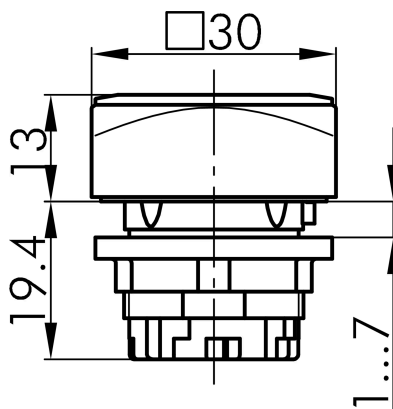

Datasheet

→ **QRN_RGB** 

10/31/2024

Technical Data

Pilot light head

Series	QUARTEX®-R
Rubric	Light attachment/indicator lights
Shape	square

→ General Data

Illumination	Yes
Protection class	IP65
Mounting aperture	Ø 22.3 mm
Front frame color	yellow

Technical Drawings

→ Dimensional drawing

→ Cutout dimensions