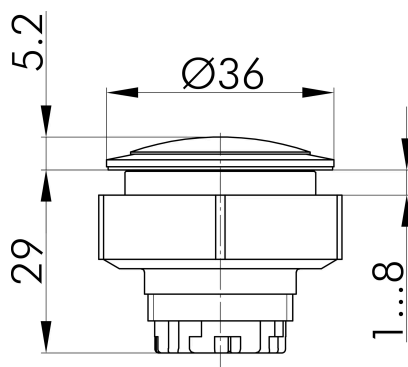

Datasheet

→ **KRJN** 

10/31/2024

Technical Data

Pilot light head

Series	KOMBITAST®-R-JUWEL
Rubric	Light attachment/indicator lights
Shape	round

→ General Data

Illumination	Yes
Protection class	IP65
Mounting aperture	Ø 30.5 mm
Front frame color	anthracite

Technical Drawings

→ Dimensional drawing

→ Cutout dimensions