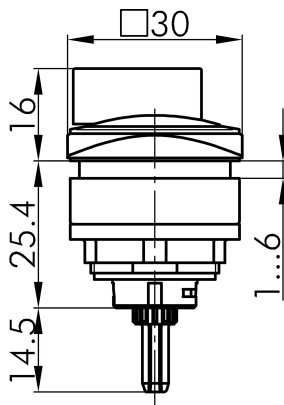

Datasheet

→ **QRJDAU** 

10/31/2024

Technical Data

Knob set for rotary switches, without inscription

Series	QUARTEX®-R-JUWEL
Rubric	Rotary switch actuator
Shape	square

→ General Data

Illumination	No
Protection class	IP65
Mounting aperture	26 x 26 mm
Front frame color	anthracite

Technical Drawings

→ Dimensional drawing

→ Cutout dimensions