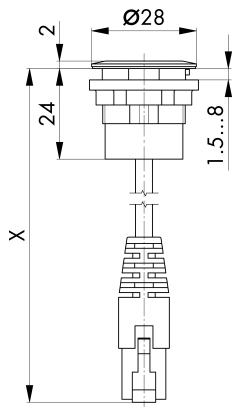

Datasheet

→ **RRJVA_RJ45** [↗](#)

10/31/2024

Technical Data

RJ45 jack/connector (60 cm)

Series RONTRON-R-JUWEL

Rubric Mounting jack

Shape round

→ General Data

Illumination No

Cable length 600 mm

Mounting aperture Ø 22.3 mm

Front frame color Stainless steel, glossy

Technical Drawings

→ Dimensional drawing

→ Cutout dimensions