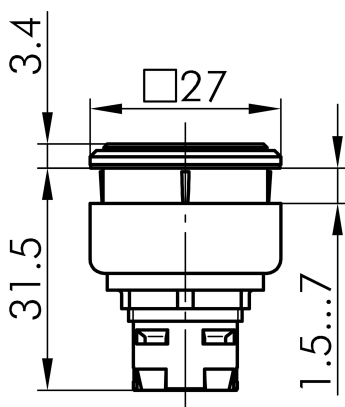

Datasheet

→ **QXJN** 

10/31/2024

Technical Data

Pilot light head

Series	QUARTRON-JUWEL®
Rubric	Light attachment/indicator lights
Shape	square

→ General Data

Illumination	Yes
Protection class	IP65
Mounting aperture	24 x 24 mm
Front frame color	black

Technical Drawings

→ Dimensional drawing

→ Cutout dimensions