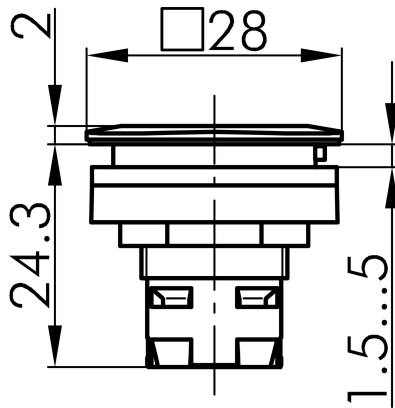

Datasheet

→ **RQJTLRE01** 

10/31/2024

Technical Data

Pushbutton head with ring illumination
and burl wood decor

<i>Series</i>	RONTRON-Q-JEWEL
<i>Rubric</i>	Push button
<i>Shape</i>	Rounded square

→ General Data

<i>Illumination</i>	Yes
<i>Protection class</i>	IP65
<i>Mounting aperture</i>	Ø 22.3 mm
<i>Front frame color</i>	Burl wood decor

→ Mechanical Data

<i>Operating travel</i>	3 mm
<i>Switching function</i>	Momentary function

Technical Drawings

→ Dimensional drawing

→ Cutout dimensions